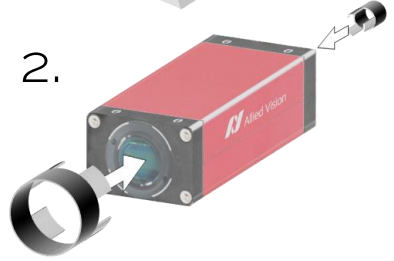

# Build your own Manta camera!

Manta is Allied Vision's most versatile camera, offering the largest choice of sensors and many modular options so you can configure your camera according to your needs.

➔ Find out more on [www.alliedvision.com/manta](http://www.alliedvision.com/manta)

Scale: 1:1