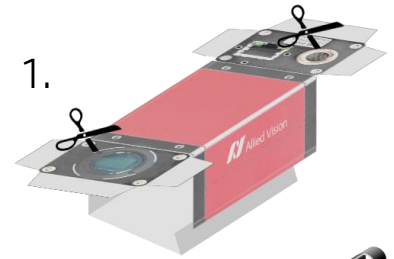

# Build your own Manta camera!

Manta is Allied Vision's most versatile camera, offering the largest choice of sensors and many modular options so you can configure your camera according to your needs.

➔ Find out more on [www.alliedvision.com/manta](http://www.alliedvision.com/manta)

Scale: 1:1