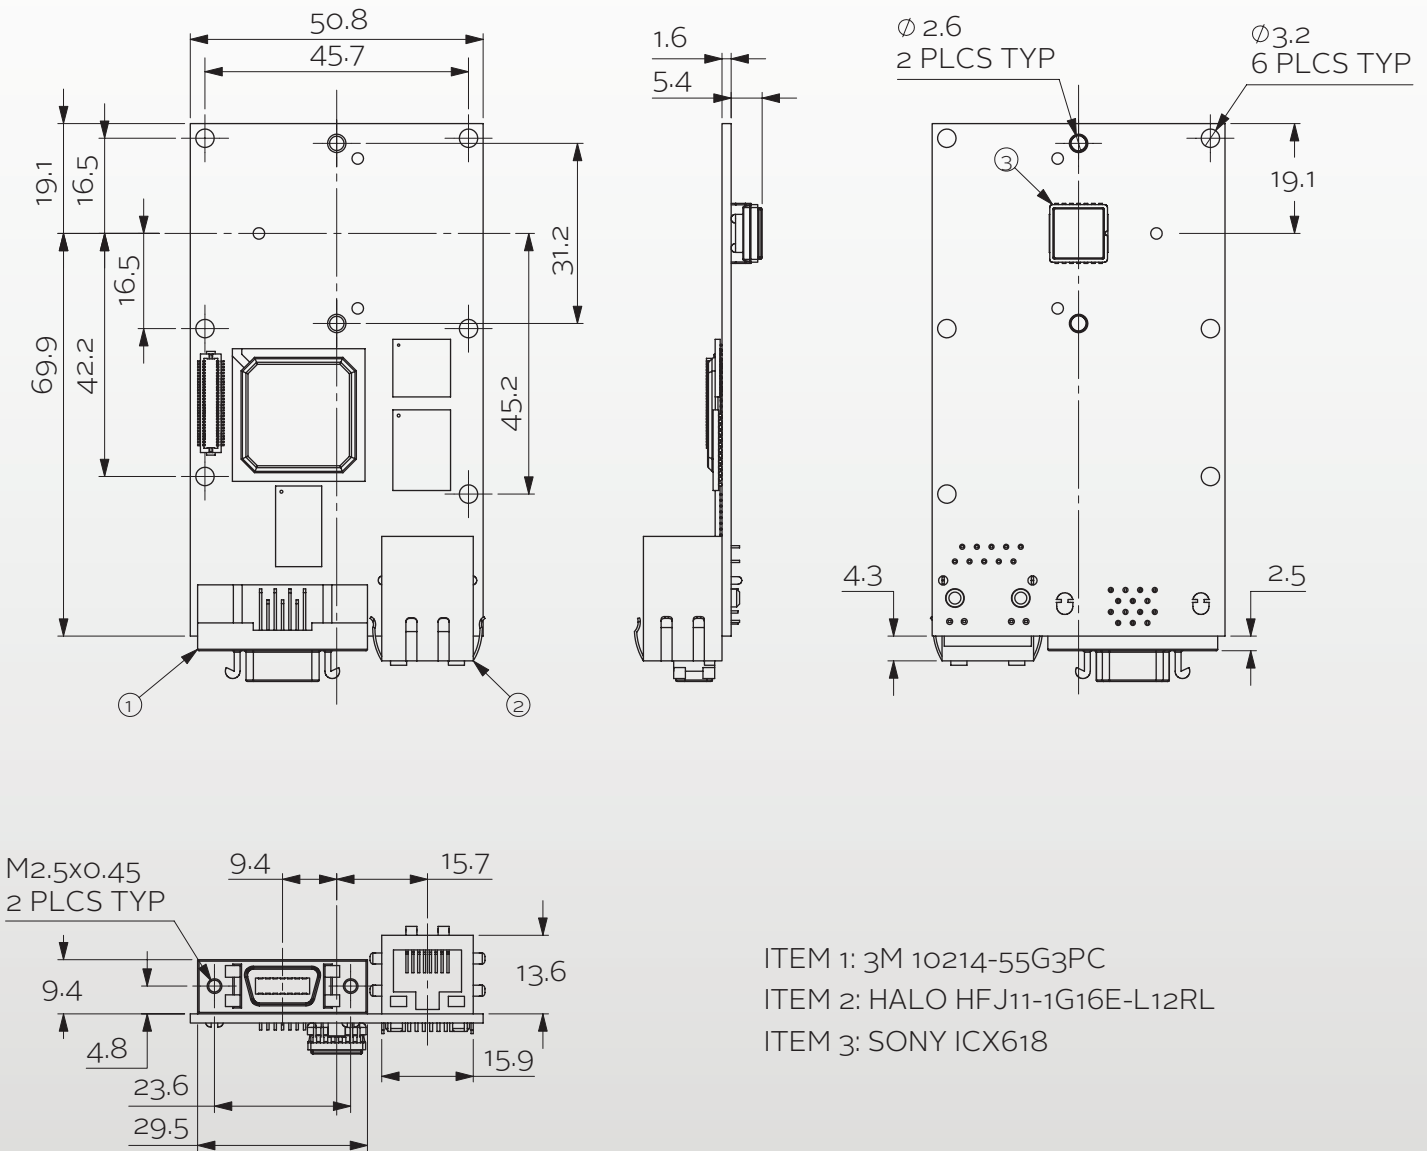

// TECHNICAL DRAWING

Prosilica GB660 Cameras

Landscape sensor and inline connector

- ITEM 1: 3M 10214-55G3PC
- ITEM 2: HALO HFJ11-1G16E-L12RL
- ITEM 3: SONY ICX618

All data in this document is subject to change without notice. All texts, pictures and graphics are protected by copyright and other laws protecting intellectual property.