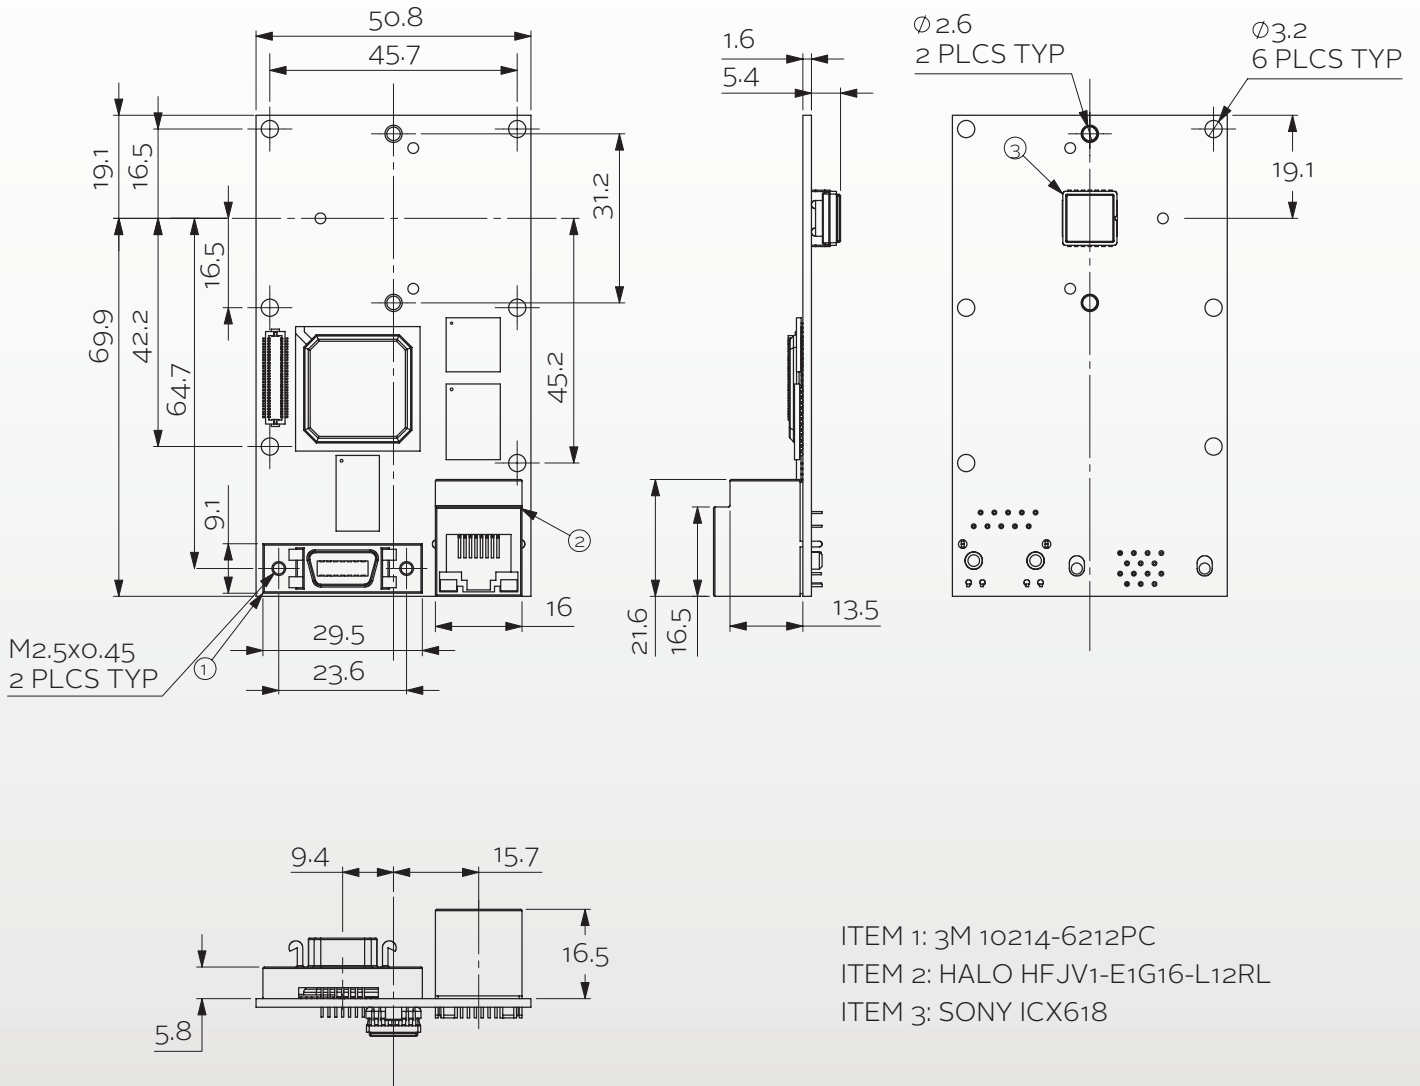

Landscape sensor and vertical connector

All data in this document is subject to change without notice. All texts, pictures and graphics are protected by copyright and other laws protecting intellectual property.

Copyright © 12/2014 Allied Vision Technologies GmbH

All rights reserved.

www.alliedvision.com | info@alliedvision.com