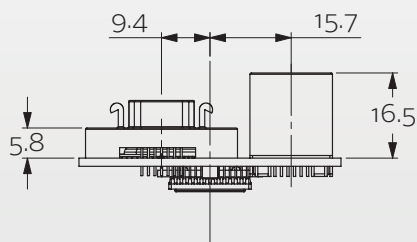

Landscape sensor and vertical connector

- ITEM 1: 3M 10214-6212PC
- ITEM 2: HALO HFJV1-E1G16-L12RL
- ITEM 3: SONY ICX625

All data in this document is subject to change without notice. All texts, pictures and graphics are protected by copyright and other laws protecting intellectual property.

Copyright © 12/2014 Allied Vision Technologies GmbH

All rights reserved.

www.alliedvision.com | info@alliedvision.com