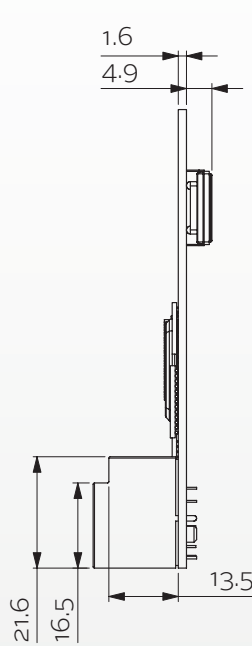

Landscape sensor and vertical connector

- ITEM 1: 3M 10214-6212PC
- ITEM 2: HALO HFJV1-E1G16-L12RL
- ITEM 3: SONY ICX625

All data in this document is subject to change without notice. All texts, pictures and graphics are protected by copyright and other laws protecting intellectual property.

Copyright © 12/2014 Allied Vision Technologies GmbH

All rights reserved.

www.alliedvision.com | info@alliedvision.com