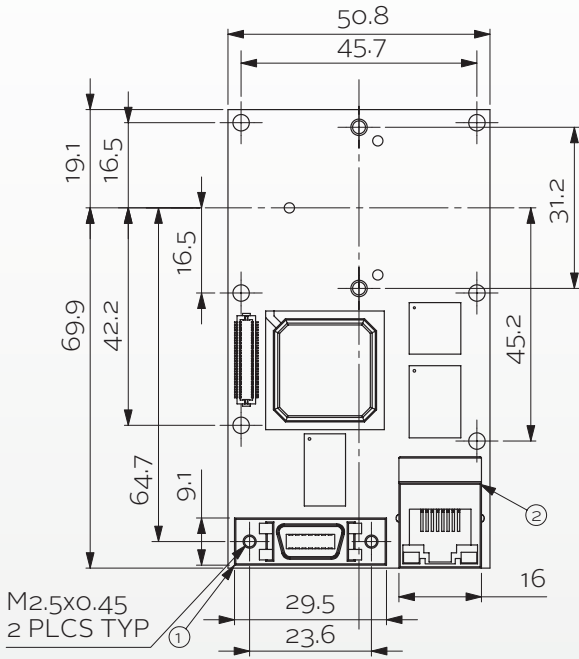

Landscape sensor and vertical connector

- ITEM 1: 3M 10214-6212PC
- ITEM 2: HALO HFJV1-E1G16-L12RL
- ITEM 3: SONY ICX625

All data in this document is subject to change without notice. All texts, pictures and graphics are protected by copyright and other laws protecting intellectual property.

Copyright © 12/2014 Allied Vision Technologies GmbH

All rights reserved.

www.alliedvision.com | info@alliedvision.com