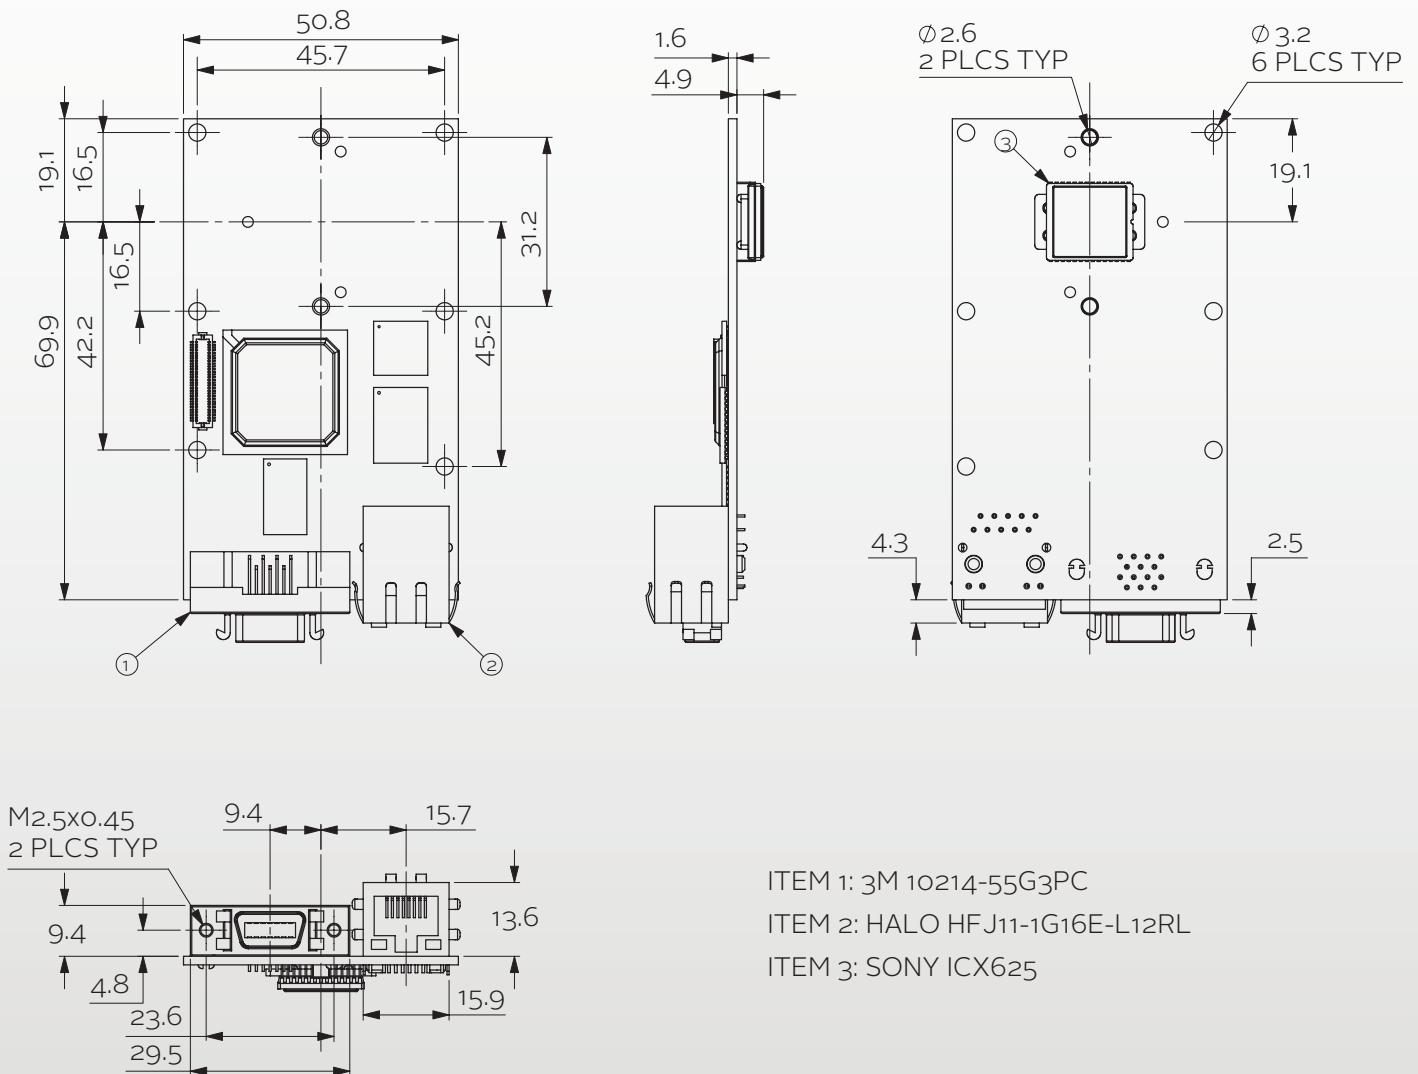

// TECHNICAL DRAWING

Prosilica GB2450 Cameras

Landscape sensor and inline connector

- ITEM 1: 3M 10214-55G3PC
- ITEM 2: HALO HFJ11-1G16E-L12RL
- ITEM 3: SONY ICX625

All data in this document is subject to change without notice. All texts, pictures and graphics are protected by copyright and other laws protecting intellectual property.

Copyright © 12/2014 Allied Vision Technologies GmbH

All rights reserved.

www.alliedvision.com | info@alliedvision.com

Landscape sensor and vertical connector

- ITEM 1: 3M 10214-6212PC
- ITEM 2: HALO HFJV1-E1G16-L12RL
- ITEM 3: SONY ICX625