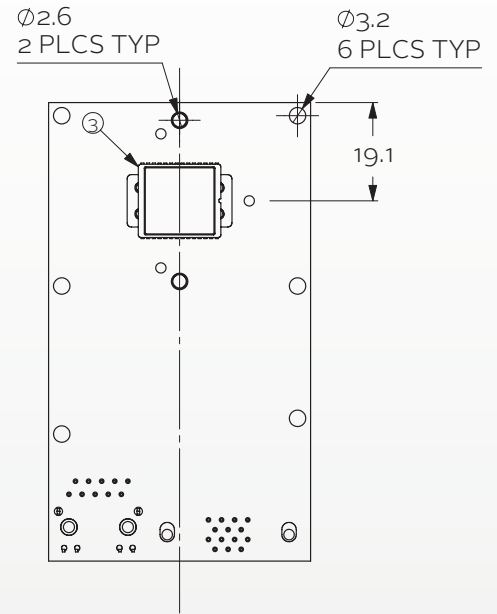

// TECHNICAL DRAWING

Prosilica GB2450 Cameras

Landscape sensor and inline connector

- ITEM 1: 3M 10214-55G3PC
- ITEM 2: HALO HFJ11-1G16E-L12RL
- ITEM 3: SONY ICX625

All data in this document is subject to change without notice. All texts, pictures and graphics are protected by copyright and other laws protecting intellectual property.

Copyright © 12/2014 Allied Vision Technologies GmbH

All rights reserved.

www.alliedvision.com | info@alliedvision.com

Landscape sensor and vertical connector

- ITEM 1: 3M 10214-6212PC
- ITEM 2: HALO HFJV1-E1G16-L12RL
- ITEM 3: SONY ICX625