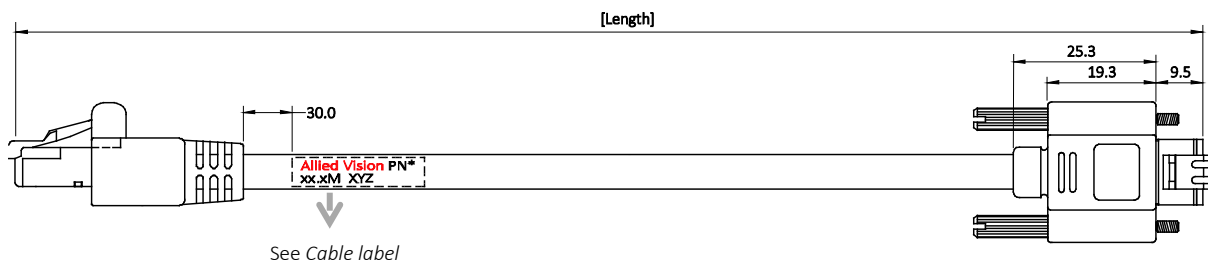

DATA SHEET

Interface cable

GigE Cat6e, RJ45 8p straight latch
to RJ45 8p straight screw lock, 20.0 m

Order code:
8262

V1.0.0
2016-Sep-28

Connector 1

RJ45, 8P8C fully shielded molded connector with latch

Cable

Connector 2

RJ45 long connector with screw lock

Cable label

Wiring diagram

Note

Unit in technical drawings is [mm].

Specifications

Feature	Specification
Length	20.0 m \pm 100 mm
Diameter	6.4 mm
Classification	Cat6, drag chain suitability
Static bending radius	38.4 mm
Dynamic bending radius	On request
Temperature range	On request
Regulations	UL20276, RoHS 2011/65/EU, REACH