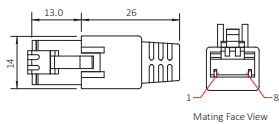

DATA SHEET

Interface cable

GigE Cat6e, RJ45 8p straight latch
to RJ45 8p straight screw lock, 20.0 m

Order code:
8262

V1.0.0
2016-Sep-28

Connector 1

RJ45, 8P8C fully shielded molded connector with latch

Cable

Connector 2

RJ45 long connector with screw lock

Cable label

Wiring diagram

Note

Unit in technical drawings is [mm].

Specifications

Feature	Specification
Length	20.0 m \pm 100 mm
Diameter	6.4 mm
Classification	Cat6, drag chain suitability
Static bending radius	38.4 mm
Dynamic bending radius	On request
Temperature range	On request
Regulations	UL20276, RoHS 2011/65/EU, REACH