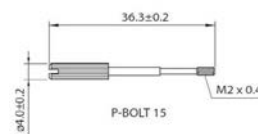

DATA SHEET

Interface cable

GigE Cat6e, RJ45 8p straight latch
to RJ45 8p straight screw lock, 20.0 m

Order code:
8262

V1.0.0
2016-Sep-28

Connector 1

RJ45, 8P8C fully shielded molded connector with latch

Cable

Connector 2

RJ45 long connector with screw lock

Cable label

Wiring diagram

Note

Unit in technical drawings is [mm].

Specifications

Feature	Specification
Length	20.0 m \pm 100 mm
Diameter	6.4 mm
Classification	Cat6, drag chain suitability
Static bending radius	38.4 mm
Dynamic bending radius	On request
Temperature range	On request
Regulations	UL20276, RoHS 2011/65/EU, REACH