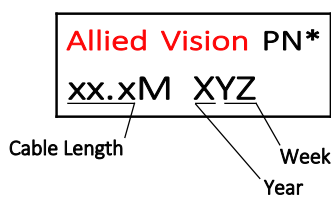

DATA SHEET

Interface cable

GigE Cat6e, RJ45 8p straight latch
to RJ45 8p straight screw lock, 20.0 m

Order code:
8262

V1.0.0
2016-Sep-28

Connector 1

RJ45, 8P8C fully shielded molded connector with latch

Cable

Connector 2

RJ45 long connector with screw lock

Cable label

Wiring diagram

Note

Unit in technical drawings is [mm].

Specifications

Feature	Specification
Length	20.0 m \pm 100 mm
Diameter	6.4 mm
Classification	Cat6, drag chain suitability
Static bending radius	38.4 mm
Dynamic bending radius	On request
Temperature range	On request
Regulations	UL20276, RoHS 2011/65/EU, REACH