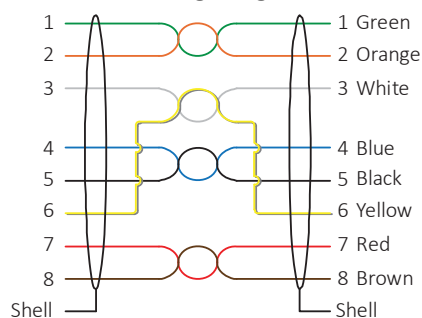

DATA SHEET

Interface cable

GigE Cat6e, RJ45 8p straight latch
to RJ45 8p straight screw lock, 20.0 m

Order code:
8262

V1.0.0
2016-Sep-28

Connector 1

RJ45, 8P8C fully shielded molded connector with latch

Cable

Connector 2

RJ45 long connector with screw lock

Cable label

Wiring diagram

Note

Unit in technical drawings is [mm].

Specifications

Feature	Specification
Length	20.0 m \pm 100 mm
Diameter	6.4 mm
Classification	Cat6, drag chain suitability
Static bending radius	38.4 mm
Dynamic bending radius	On request
Temperature range	On request
Regulations	UL20276, RoHS 2011/65/EU, REACH