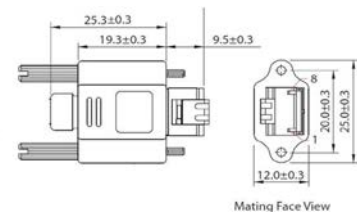

DATA SHEET

Interface cable

GigE Cat6e, RJ45 8p straight latch
to RJ45 8p straight screw lock, 20.0 m

Order code:
8262

V1.0.0
2016-Sep-28

Connector 1

RJ45, 8P8C fully shielded molded connector with latch

Cable

Connector 2

RJ45 long connector with screw lock

Cable label

Wiring diagram

Note

Unit in technical drawings is [mm].

Specifications

Feature	Specification
Length	20.0 m \pm 100 mm
Diameter	6.4 mm
Classification	Cat6, drag chain suitability
Static bending radius	38.4 mm
Dynamic bending radius	On request
Temperature range	On request
Regulations	UL20276, RoHS 2011/65/EU, REACH