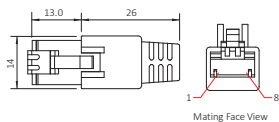

DATA SHEET

Interface cable

GigE Cat6, RJ45 8p straight latch
to RJ45 8p straight screw lock, 3.0 m

Order code:
8259

V1.0.0
2016-Sep-28

Connector 1

RJ45, 8P8C fully shielded molded connector with latch

Cable

Connector 2

RJ45 long connector with screw lock

Cable label

Wiring diagram

Note

Unit in technical drawings is [mm].

Specifications

Feature	Specification
Length	3.0 m ± 50 mm
Diameter	6.4 mm
Classification	Cat6, drag chain suitability
Static bending radius	38.4 mm
Dynamic bending radius	On request
Temperature range	On request
Regulations	RoHS 2011/65/EU, REACH