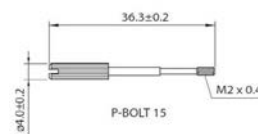

DATA SHEET

Interface cable

GigE Cat6, RJ45 8p straight latch
to RJ45 8p straight screw lock, 3.0 m

Order code:
8259

V1.0.0
2016-Sep-28

Connector 1

RJ45, 8P8C fully shielded molded connector with latch

Cable

Connector 2

RJ45 long connector with screw lock

Cable label

Wiring diagram

Note

Unit in technical drawings is [mm].

Specifications

Feature	Specification
Length	3.0 m ± 50 mm
Diameter	6.4 mm
Classification	Cat6, drag chain suitability
Static bending radius	38.4 mm
Dynamic bending radius	On request
Temperature range	On request
Regulations	RoHS 2011/65/EU, REACH