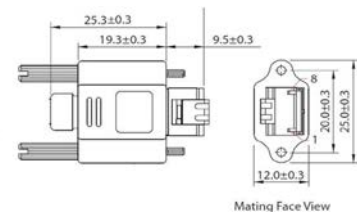

DATA SHEET

Interface cable

GigE Cat6, RJ45 8p straight latch
to RJ45 8p straight screw lock, 3.0 m

Order code:
8259

V1.0.0
2016-Sep-28

Connector 1

RJ45, 8P8C fully shielded molded connector with latch

Cable

Connector 2

RJ45 long connector with screw lock

Cable label

Wiring diagram

Note

Unit in technical drawings is [mm].

Specifications

Feature	Specification
Length	3.0 m ± 50 mm
Diameter	6.4 mm
Classification	Cat6, drag chain suitability
Static bending radius	38.4 mm
Dynamic bending radius	On request
Temperature range	On request
Regulations	RoHS 2011/65/EU, REACH