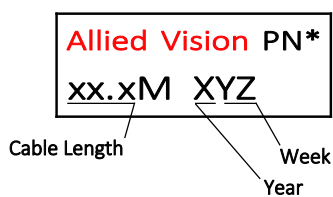

DATA SHEET

Interface cable

GigE Cat6, RJ45 8p straight latch
to RJ45 8p straight screw lock, 3.0 m

Order code:
8259

V1.0.0
2016-Sep-28

Connector 1

RJ45, 8P8C fully shielded molded connector with latch

Cable

Connector 2

RJ45 long connector with screw lock

Cable label

Wiring diagram

Note

Unit in technical drawings is [mm].

Specifications

Feature	Specification
Length	3.0 m ± 50 mm
Diameter	6.4 mm
Classification	Cat6, drag chain suitability
Static bending radius	38.4 mm
Dynamic bending radius	On request
Temperature range	On request
Regulations	RoHS 2011/65/EU, REACH