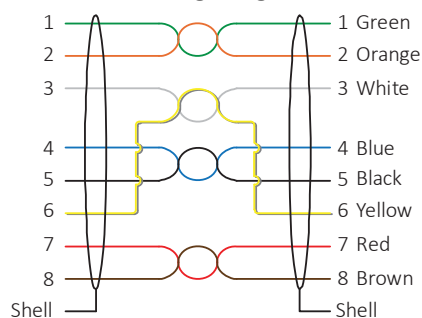

DATA SHEET

Interface cable

GigE Cat6, RJ45 8p straight latch
to RJ45 8p straight screw lock, 3.0 m

Order code:
8259

V1.0.0
2016-Sep-28

Connector 1

RJ45, 8P8C fully shielded molded connector with latch

Cable

Connector 2

RJ45 long connector with screw lock

Cable label

Wiring diagram

Note

Unit in technical drawings is [mm].

Specifications

Feature	Specification
Length	3.0 m ± 50 mm
Diameter	6.4 mm
Classification	Cat6, drag chain suitability
Static bending radius	38.4 mm
Dynamic bending radius	On request
Temperature range	On request
Regulations	RoHS 2011/65/EU, REACH