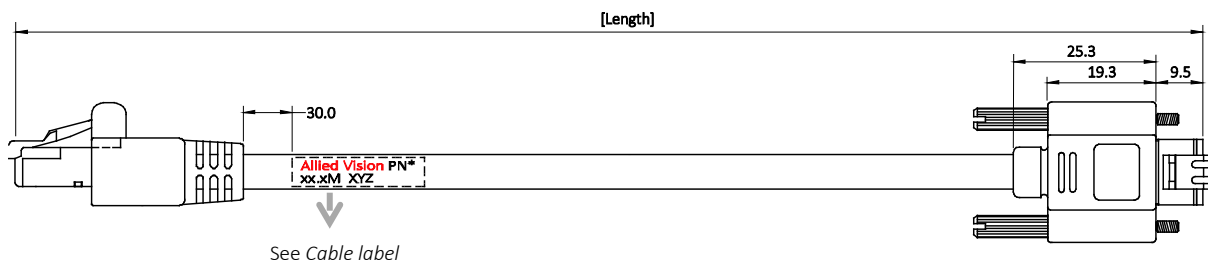

DATA SHEET

Interface cable

GigE Cat6, RJ45 8p straight latch
to RJ45 8p straight screw lock, 3.0 m

Order code:
8259

V1.0.0
2016-Sep-28

Connector 1

RJ45, 8P8C fully shielded molded connector with latch

Cable

Connector 2

RJ45 long connector with screw lock

Cable label

Wiring diagram

Note

Unit in technical drawings is [mm].

Specifications

Feature	Specification
Length	3.0 m ± 50 mm
Diameter	6.4 mm
Classification	Cat6, drag chain suitability
Static bending radius	38.4 mm
Dynamic bending radius	On request
Temperature range	On request
Regulations	RoHS 2011/65/EU, REACH